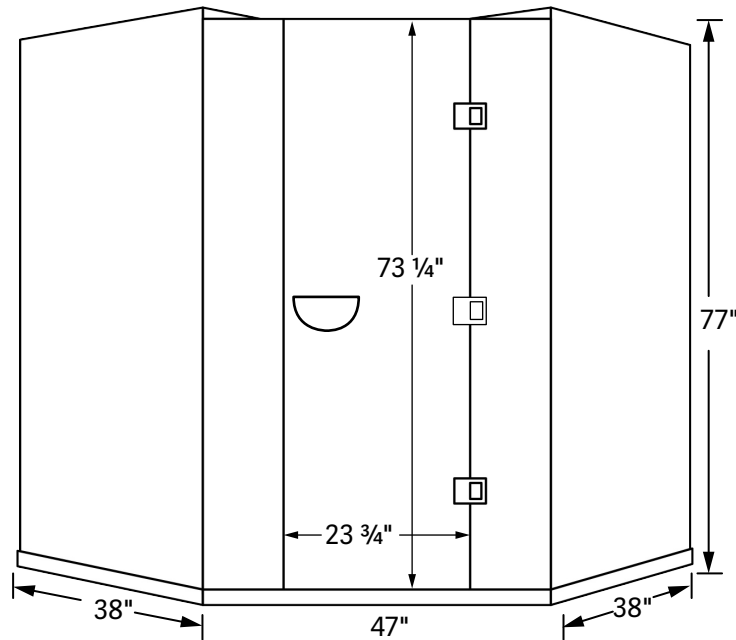

Full Spectrum Sanctuary C by Clearlight®