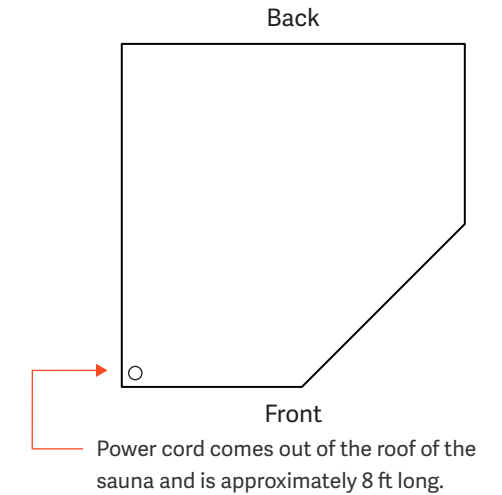

Full Spectrum Sanctuary C by Clearlight®

Top View

240v / 15 Amp Electrical Circuit Required
NEMA 6-15p

Specifications

Construction

Eco-Certified wood choices:
Mahogany Exterior/Interior
Basswood Exterior/Interior
Tongue & Groove Construction
Weight: 640 lbs

Exterior

Back Walls: 71"
Side Walls: 38"
Front Wall: 47"
Height: 77"
Door: 23 3/4" x 73 1/4"

Interior

Width: 68"
Depth: 68"
Height: 74"
Bench: 66" x 22"
Bench Height: 20"

Heaters

True Wave® Carbon/Ceramic
Far Infrared and Full Spectrum Heaters
Power: 240V / 3,220W / 13.5A

Limited Lifetime Residential & 5 Year Commercial Warranty

Cabinetry & Glass
Electrical
Heaters
Controls

Attention: Make sure largest panel can fit through all access points from location entrance to sauna set up location