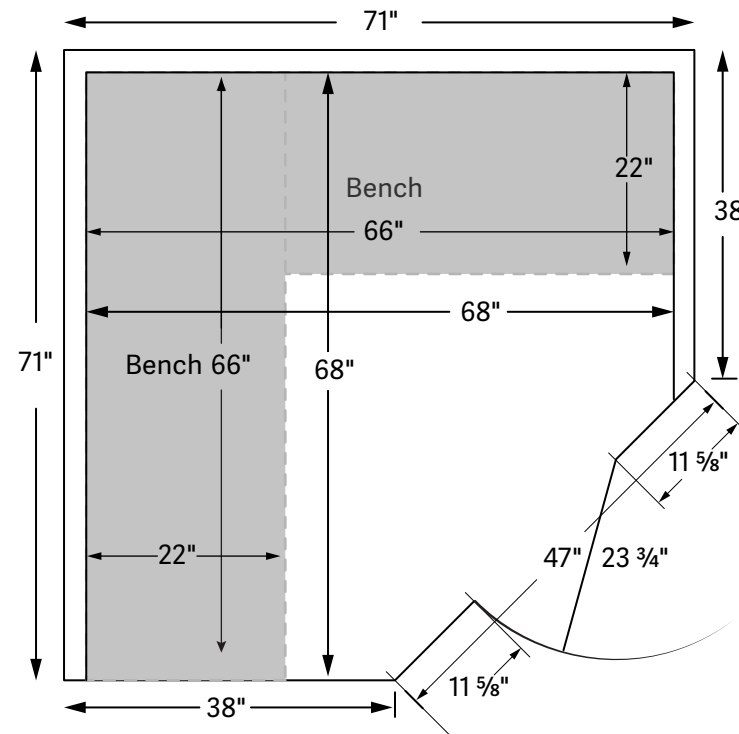

Full Spectrum Sanctuary C by Clearlight®

Top View

240v / 15 Amp Electrical Circuit Required
NEMA 6-15p

Specifications

Construction

Eco-Certified wood choices:
Mahogany Exterior/Interior
Basswood Exterior/Interior
Tongue & Groove Construction
Weight: 640 lbs

Exterior

Back Walls: 71"
Side Walls: 38"
Front Wall: 47"
Height: 77"
Door: 23 3/4" x 73 1/4"

Interior

Width: 68"
Depth: 68"
Height: 74"
Bench: 66" x 22"
Bench Height: 20"

Heaters

True Wave® Carbon/Ceramic
Far Infrared and Full Spectrum Heaters
Power: 240V / 3,220W / 13.5A

Limited Lifetime Residential & 5 Year Commercial Warranty

Cabinetry & Glass
Electrical
Heaters
Controls

Attention: Make sure largest panel can fit through all access points from location entrance to sauna set up location